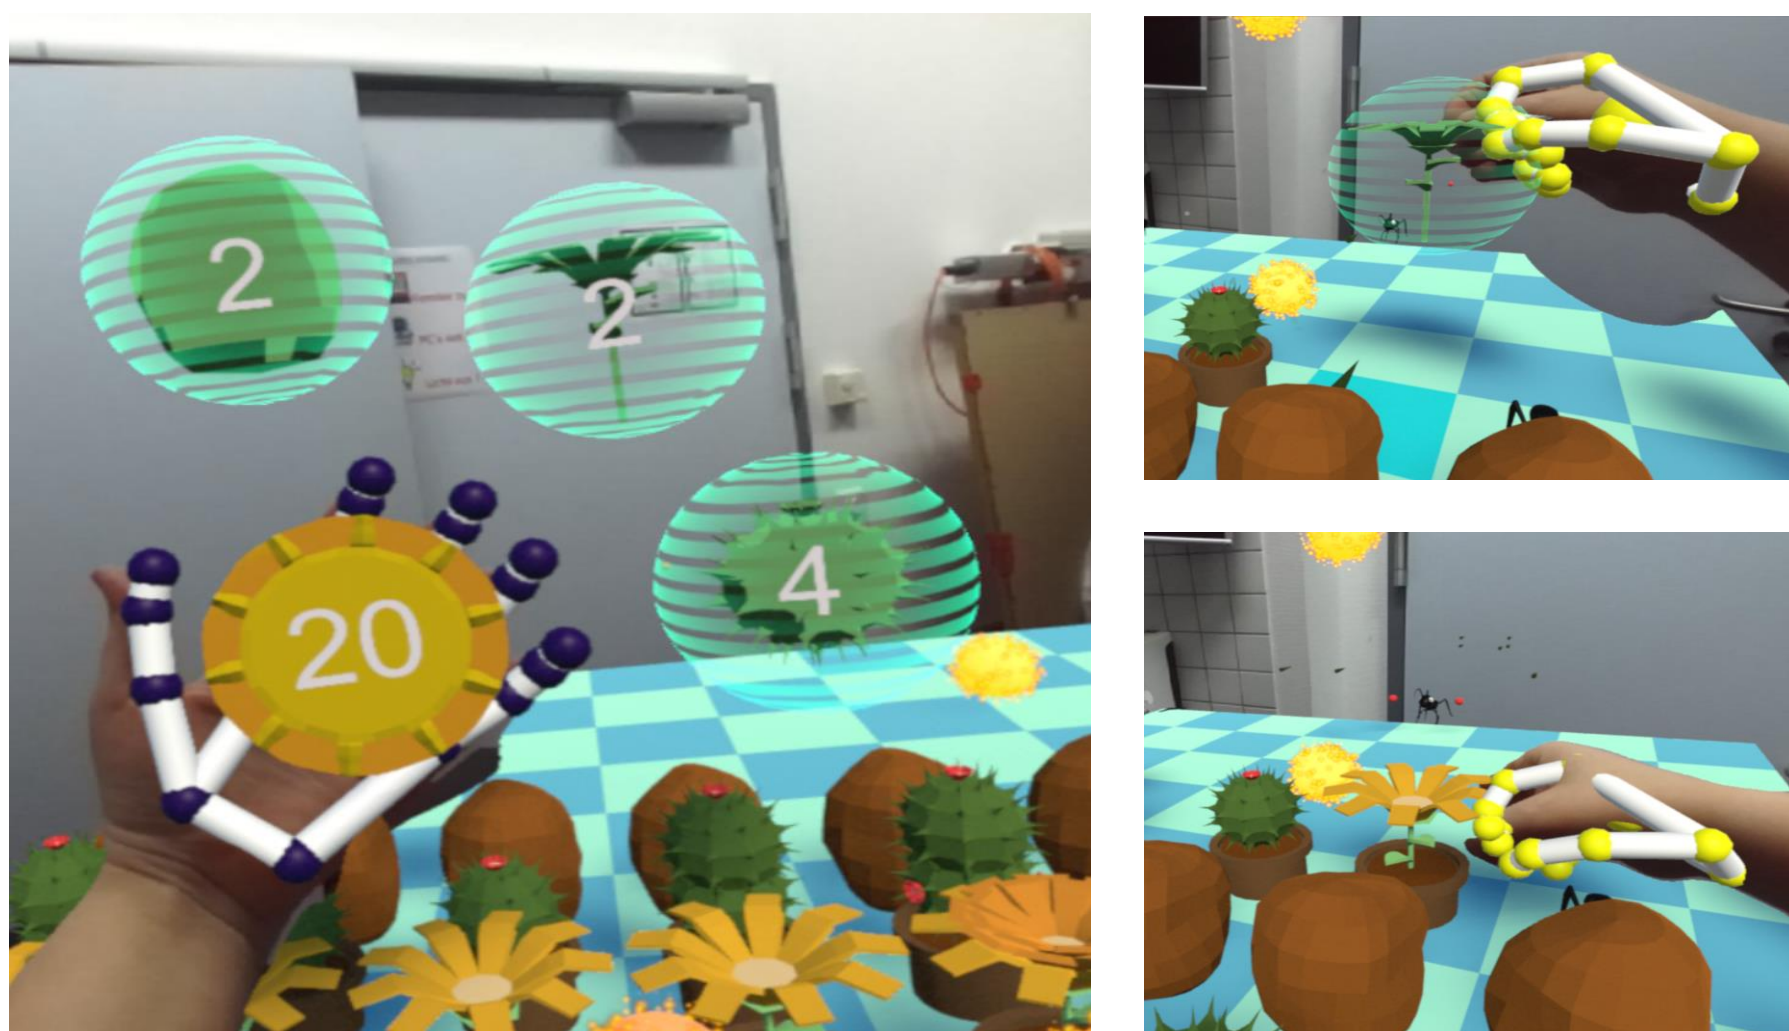

Plants vs Insects

Jana Hoffard, Anastasia Pomelova

Master-Praktikum: Augmented Reality Applications - class winter 2019/2020, Technische Universität München

Gameplay

Gameplay overview

Placing plants

Placing a plant using the hand menu.

Interaction with plants

Upgrading or deleting plants with different liquids.

Setup

Oculus-Setup with Leap Motion and ZED mini

- Oculus Rift: VR-headset
- Leap Motion: hand sensor
- ZED Mini: camera