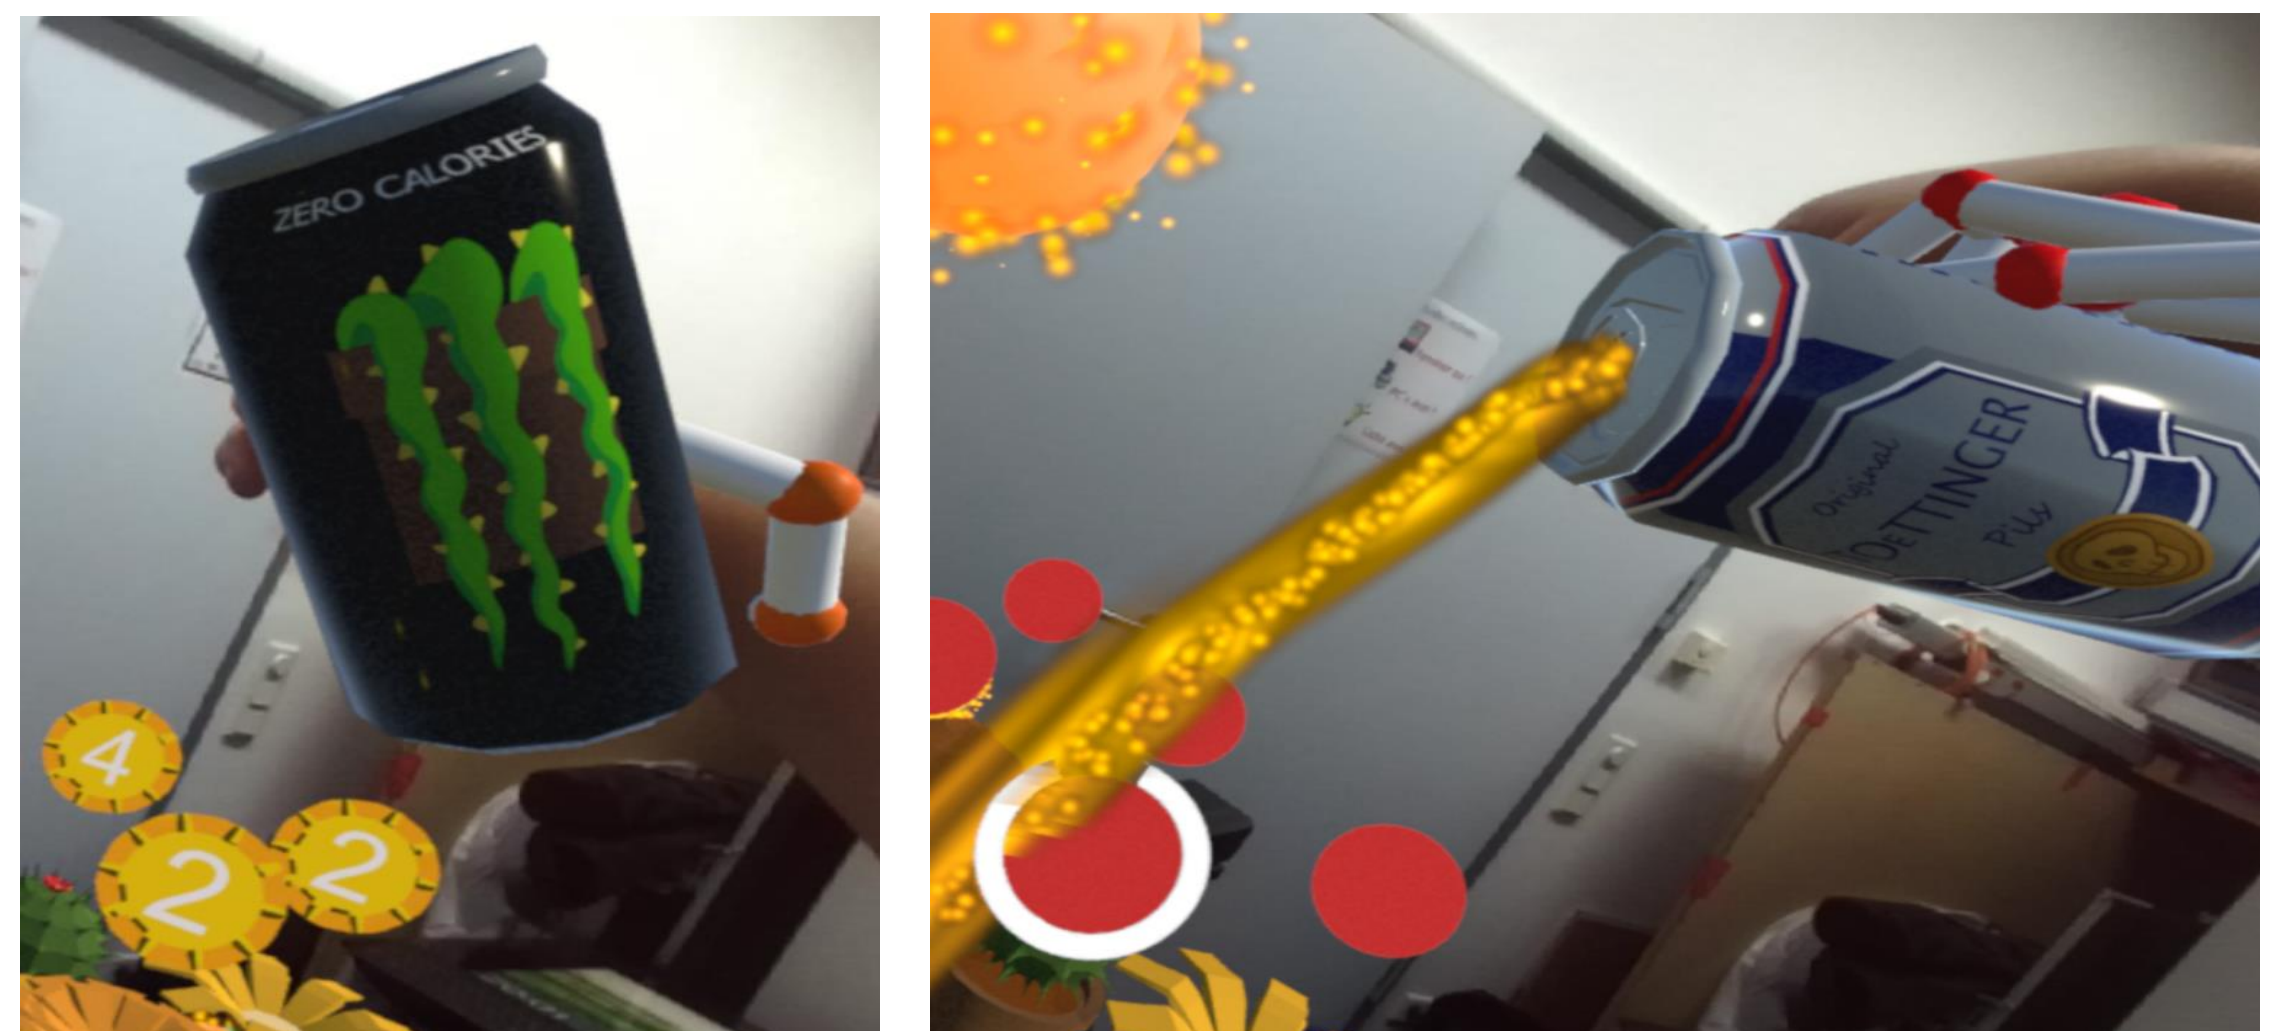

Interaction with plants

Upgrading or deleting plants with different liquids.

Setup

Oculus-Setup with Leap Motion and ZED mini

- Oculus Rift: VR-headset
- Leap Motion: hand sensor
- ZED Mini: camera