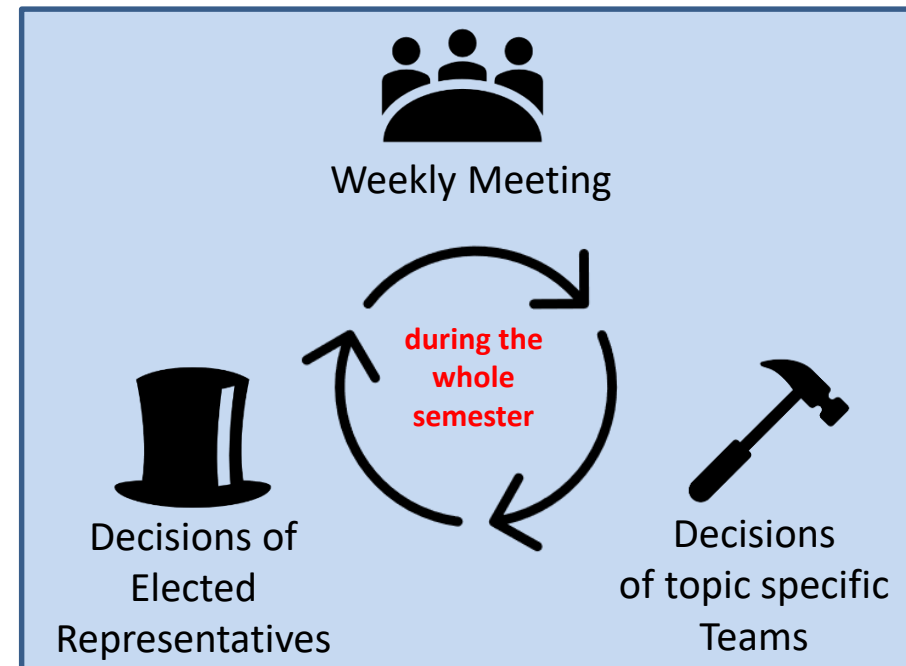

How do we make decisions?