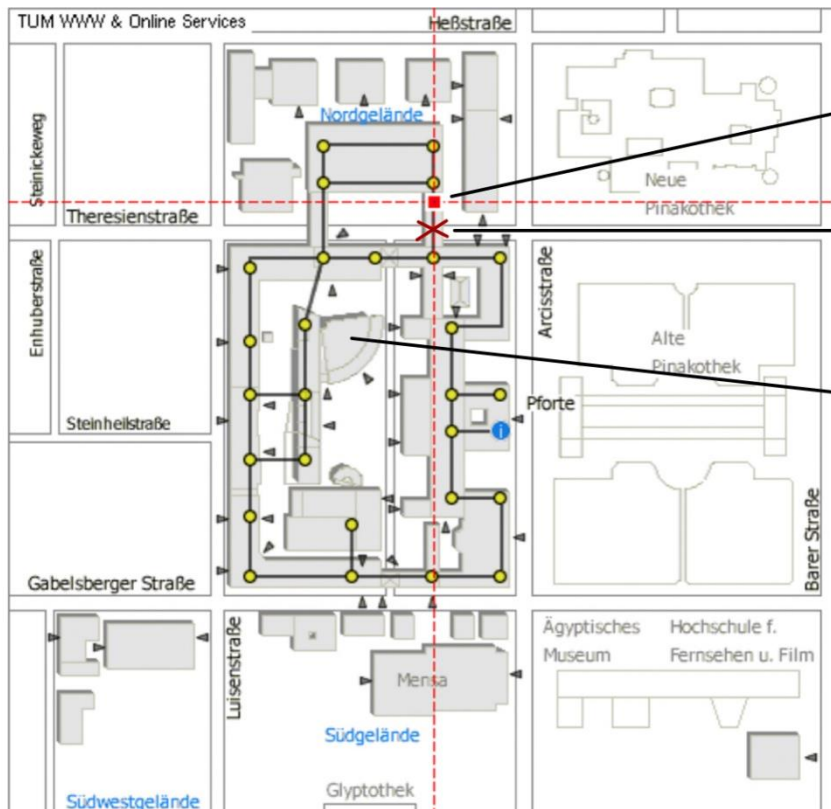

Civil Engineering Student
Conference (BauFaK)

Environmental E. Student
Conference (FaUSt)

How to reach us ...

... come by room N2157

N2157
Fachschaftszimmer

gesperrte Brücke

Audimax

General matters: info.fsbgu@ed.tum.de