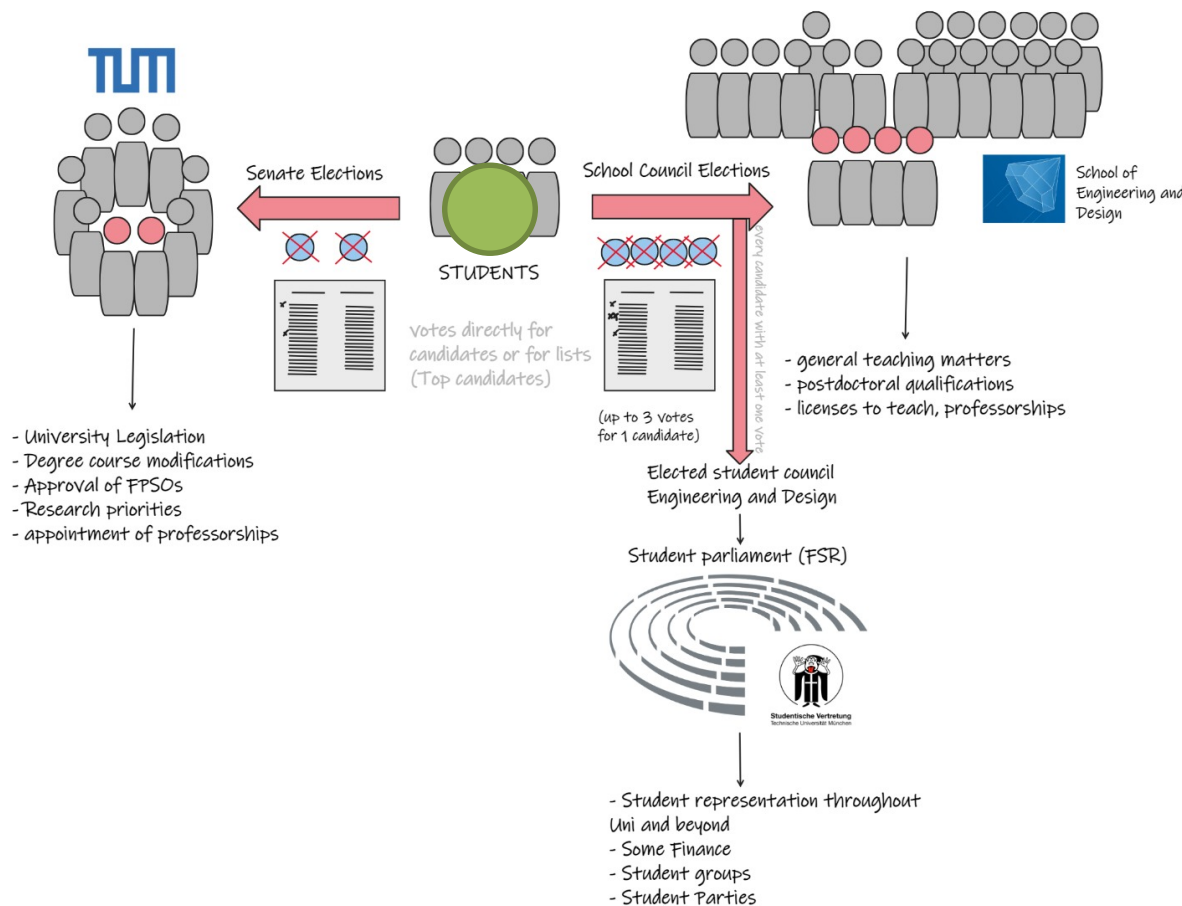

StuKo (Study Commission)

- Structure of the study programs
 - Enrollment / Assessment
 - Management of the study programs
- > *Feedback and report*

Exam Board

- Any problems with and during the exams / the exam period
- > *Feedback*

SZK (Study Grants Committee)

- Manage a pot of study funds for the faculty
 - See and administer all requests for money
 - Eg. Tutorials, lab equipment
- > *Vote and administer*

You can participate
at these boards
/teams/meetings
and you should feed
your representatives
with important info.

How do we make decisions?

Official University Elections (every year)

TUM, SoED UNIVERSITY ELECTIONS

All students elect:

- School representatives
- Senate representatives

Every student stand as candidate for the School or the whole University (Senate).