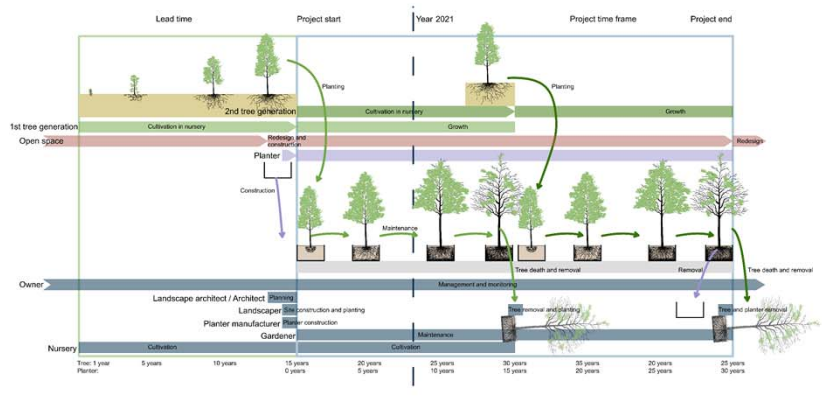

Phase 2
2016 - 2019
Publicly accessible courtyard with street furniture and new round bench and exhibition system.

Atelier Starzak Strebicki 2015

Time diagram to graphically analyse the temporal aspects and their interactions