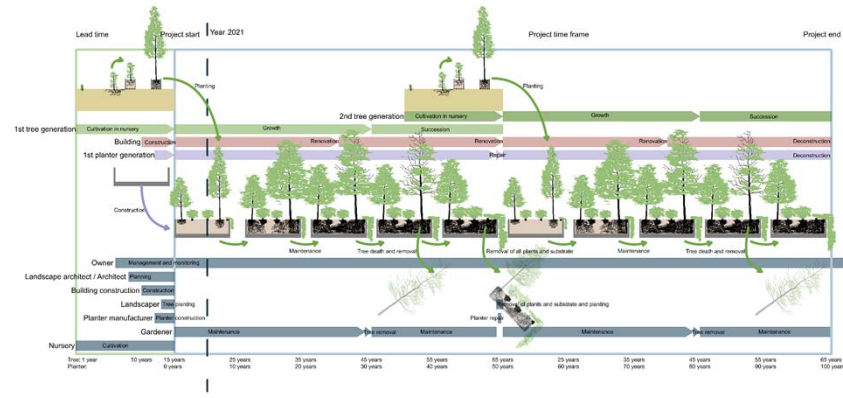

Phase 2
2016 - 2019
Publicly accessible courtyard with street furniture and new round bench and exhibition system.

Atelier Starzak Strebicki 2015

Time diagram to graphically analyse the temporal aspects and their interactions