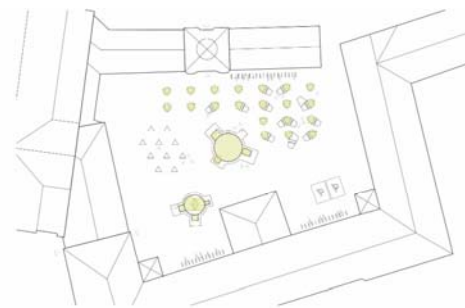

Phase 2
2016 - 2019
Publicly accessible courtyard with street furniture and new round bench and exhibition system.

Atelier Starzak Strebicki 2015

Time diagram to graphically analyse the temporal aspects and their interactions