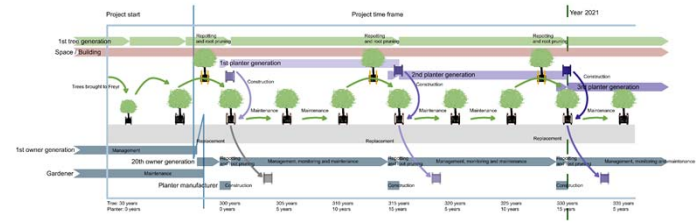

Phase 2
2016 - 2019
Publicly accessible courtyard with street furniture and new round bench and exhibition system.

Atelier Starzak Strebicki 2015

Time diagram to graphically analyse the temporal aspects and their interactions