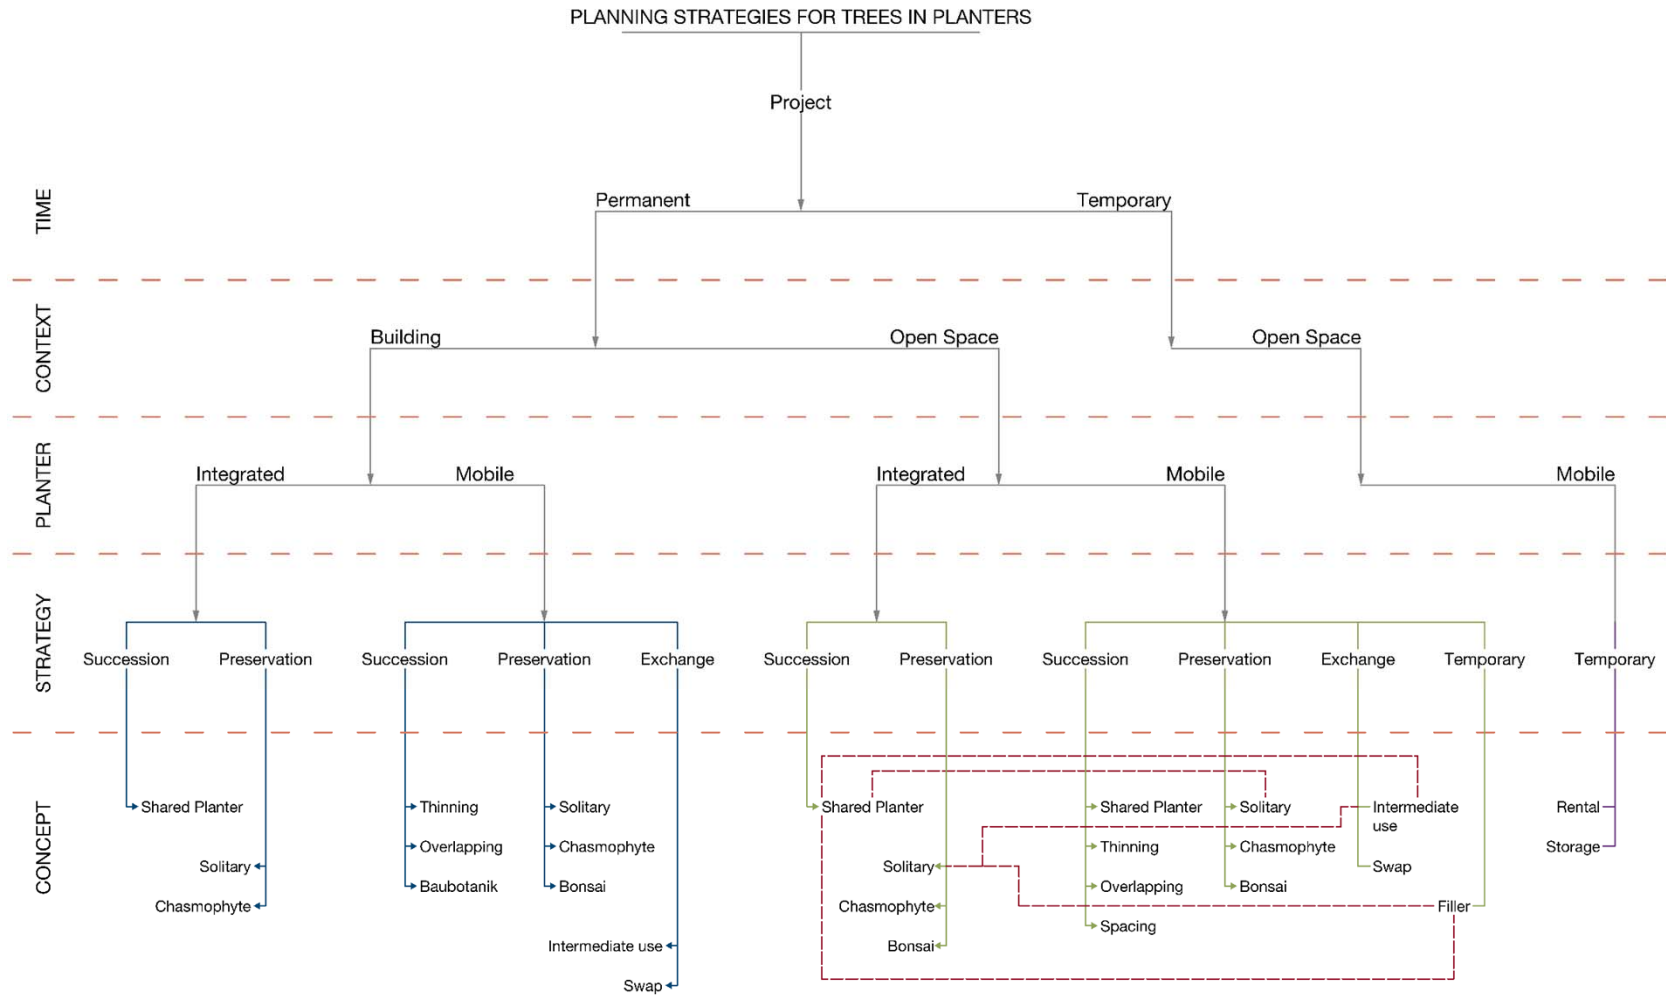

Andy Thornley 2014

Axel Bonaert 2008

Stefano Boeri Architetti 2009

Maison Edouard Francois 2016

Phase 0
2014
Existing situation - parking in the courtyard

Phase 1
2015 - 2016
Publicly accessible courtyard with street furniture.

Phase 2
2016 - 2019
Publicly accessible courtyard with street furniture and new round bench and exhibition system.

Atelier Starzak Strebicki 2015

Time diagram to graphically analyse the temporal aspects and their interactions