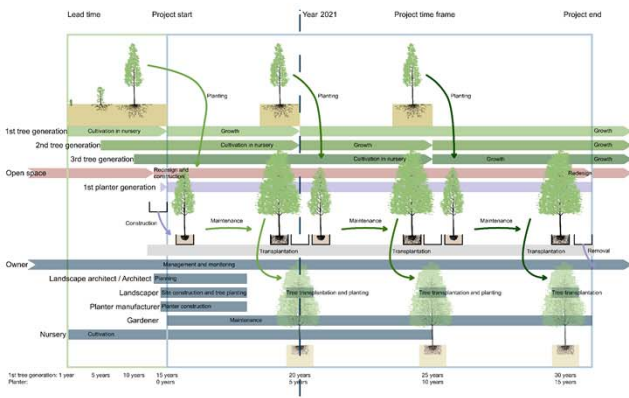

Phase 2
2016 - 2019
Publicly accessible courtyard with street furniture and new round bench and exhibition system.

Atelier Starzak Strebicki 2015

Time diagram to graphically analyse the temporal aspects and their interactions