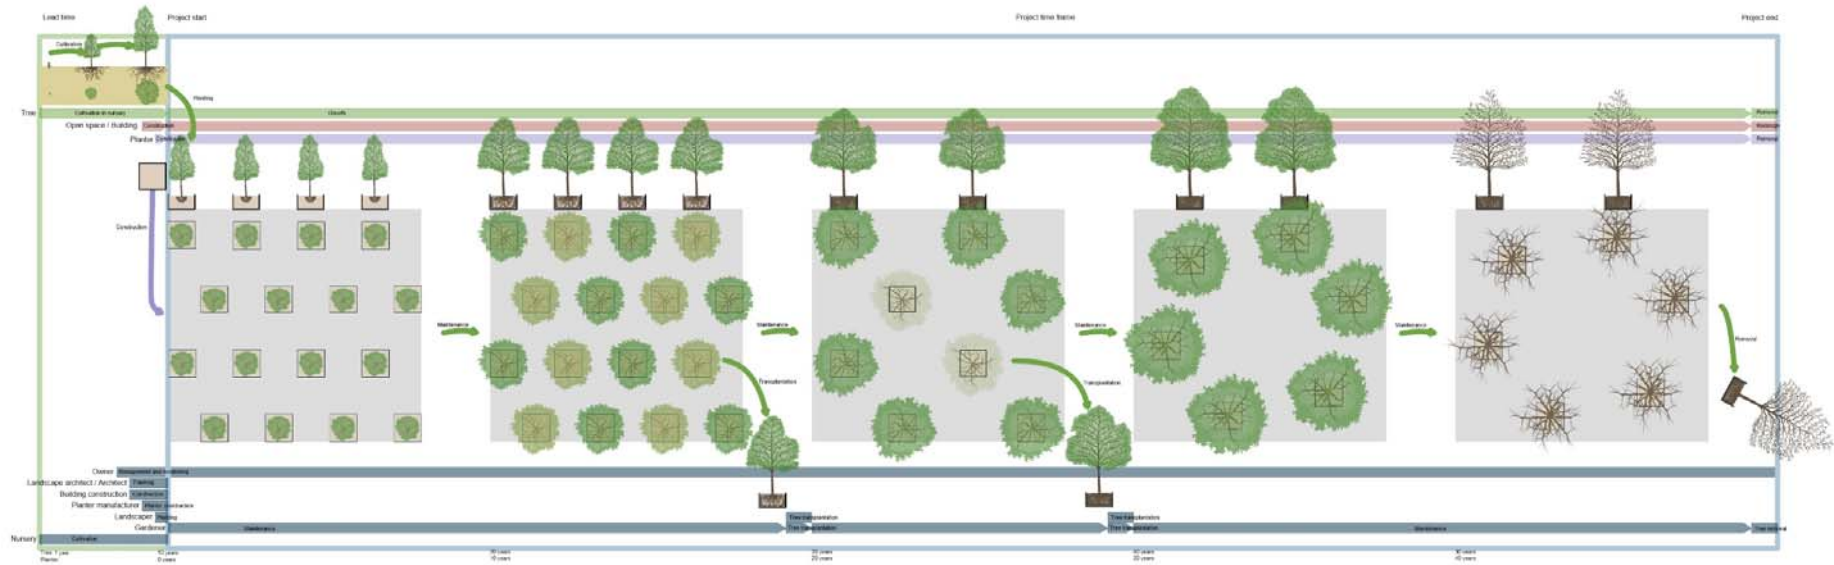

Phase 2
2016 - 2019
Publicly accessible courtyard with street furniture and new round bench and exhibition system.

Atelier Starzak Strebicki 2015

Time diagram to graphically analyse the temporal aspects and their interactions