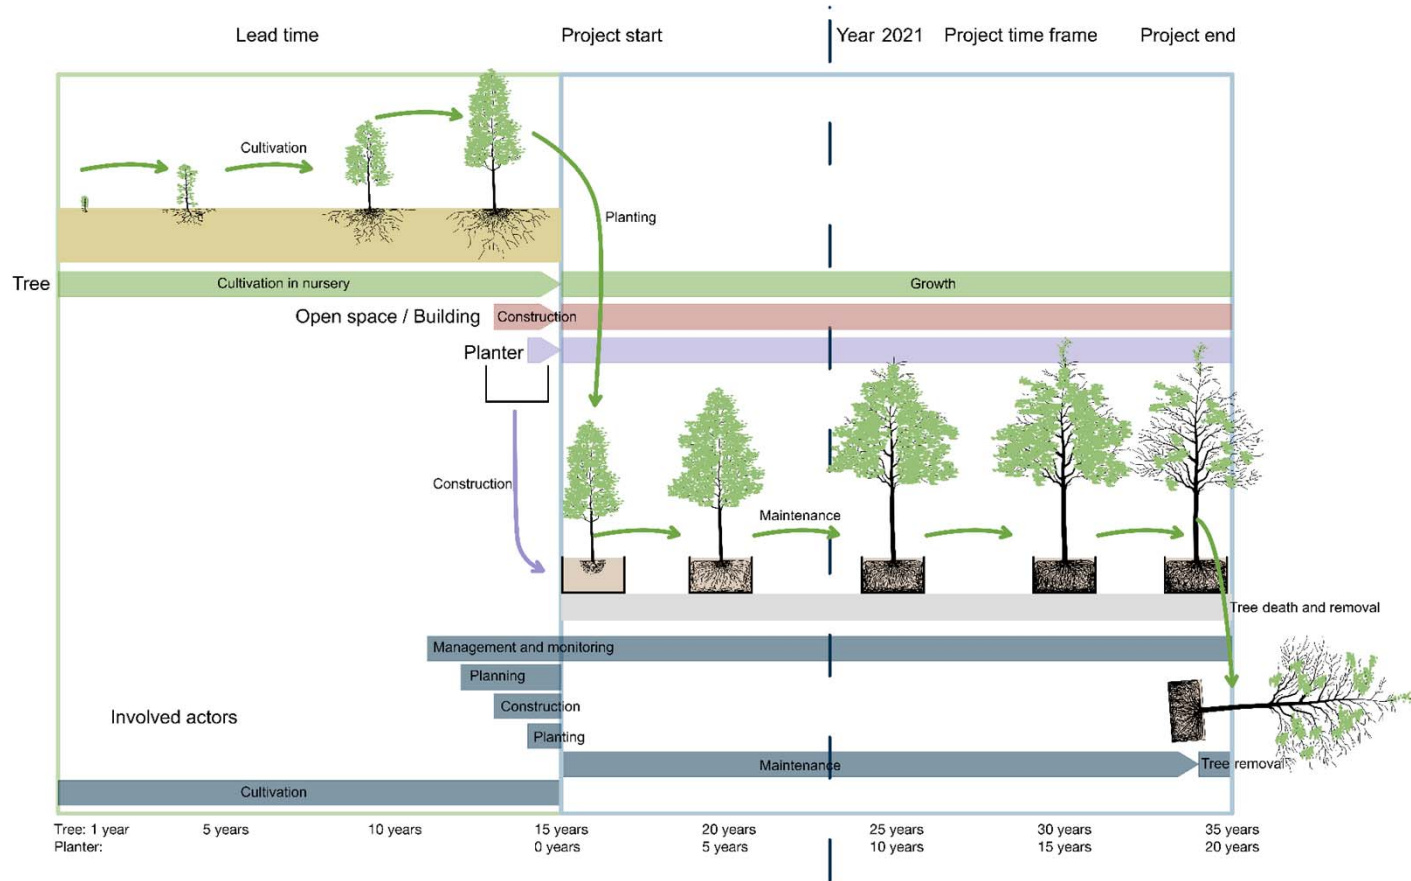

Phase 2
2016 - 2019
Publicly accessible courtyard with street furniture and new round bench and exhibition system.

Atelier Starzak Strebicki 2015

Time diagram to graphically analyse the temporal aspects and their interactions