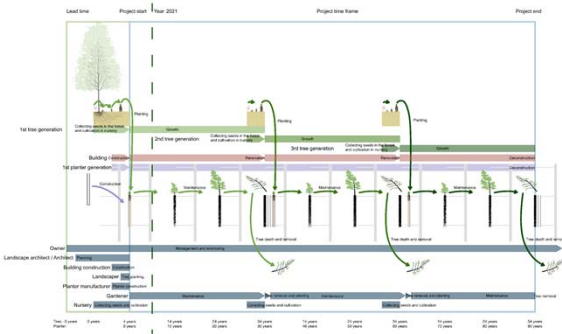

Phase 2
2016 - 2019
Publicly accessible courtyard with street furniture and new round bench and exhibition system.

Atelier Starzak Strebicki 2015

Time diagram to graphically analyse the temporal aspects and their interactions