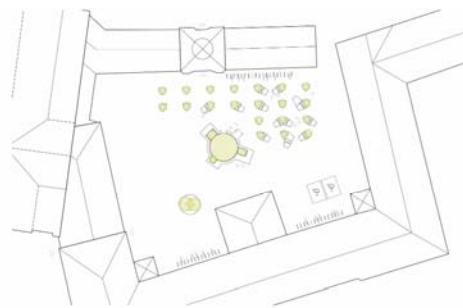

Phase 1
2015 - 2016
Publicly accessible courtyard with street furniture.