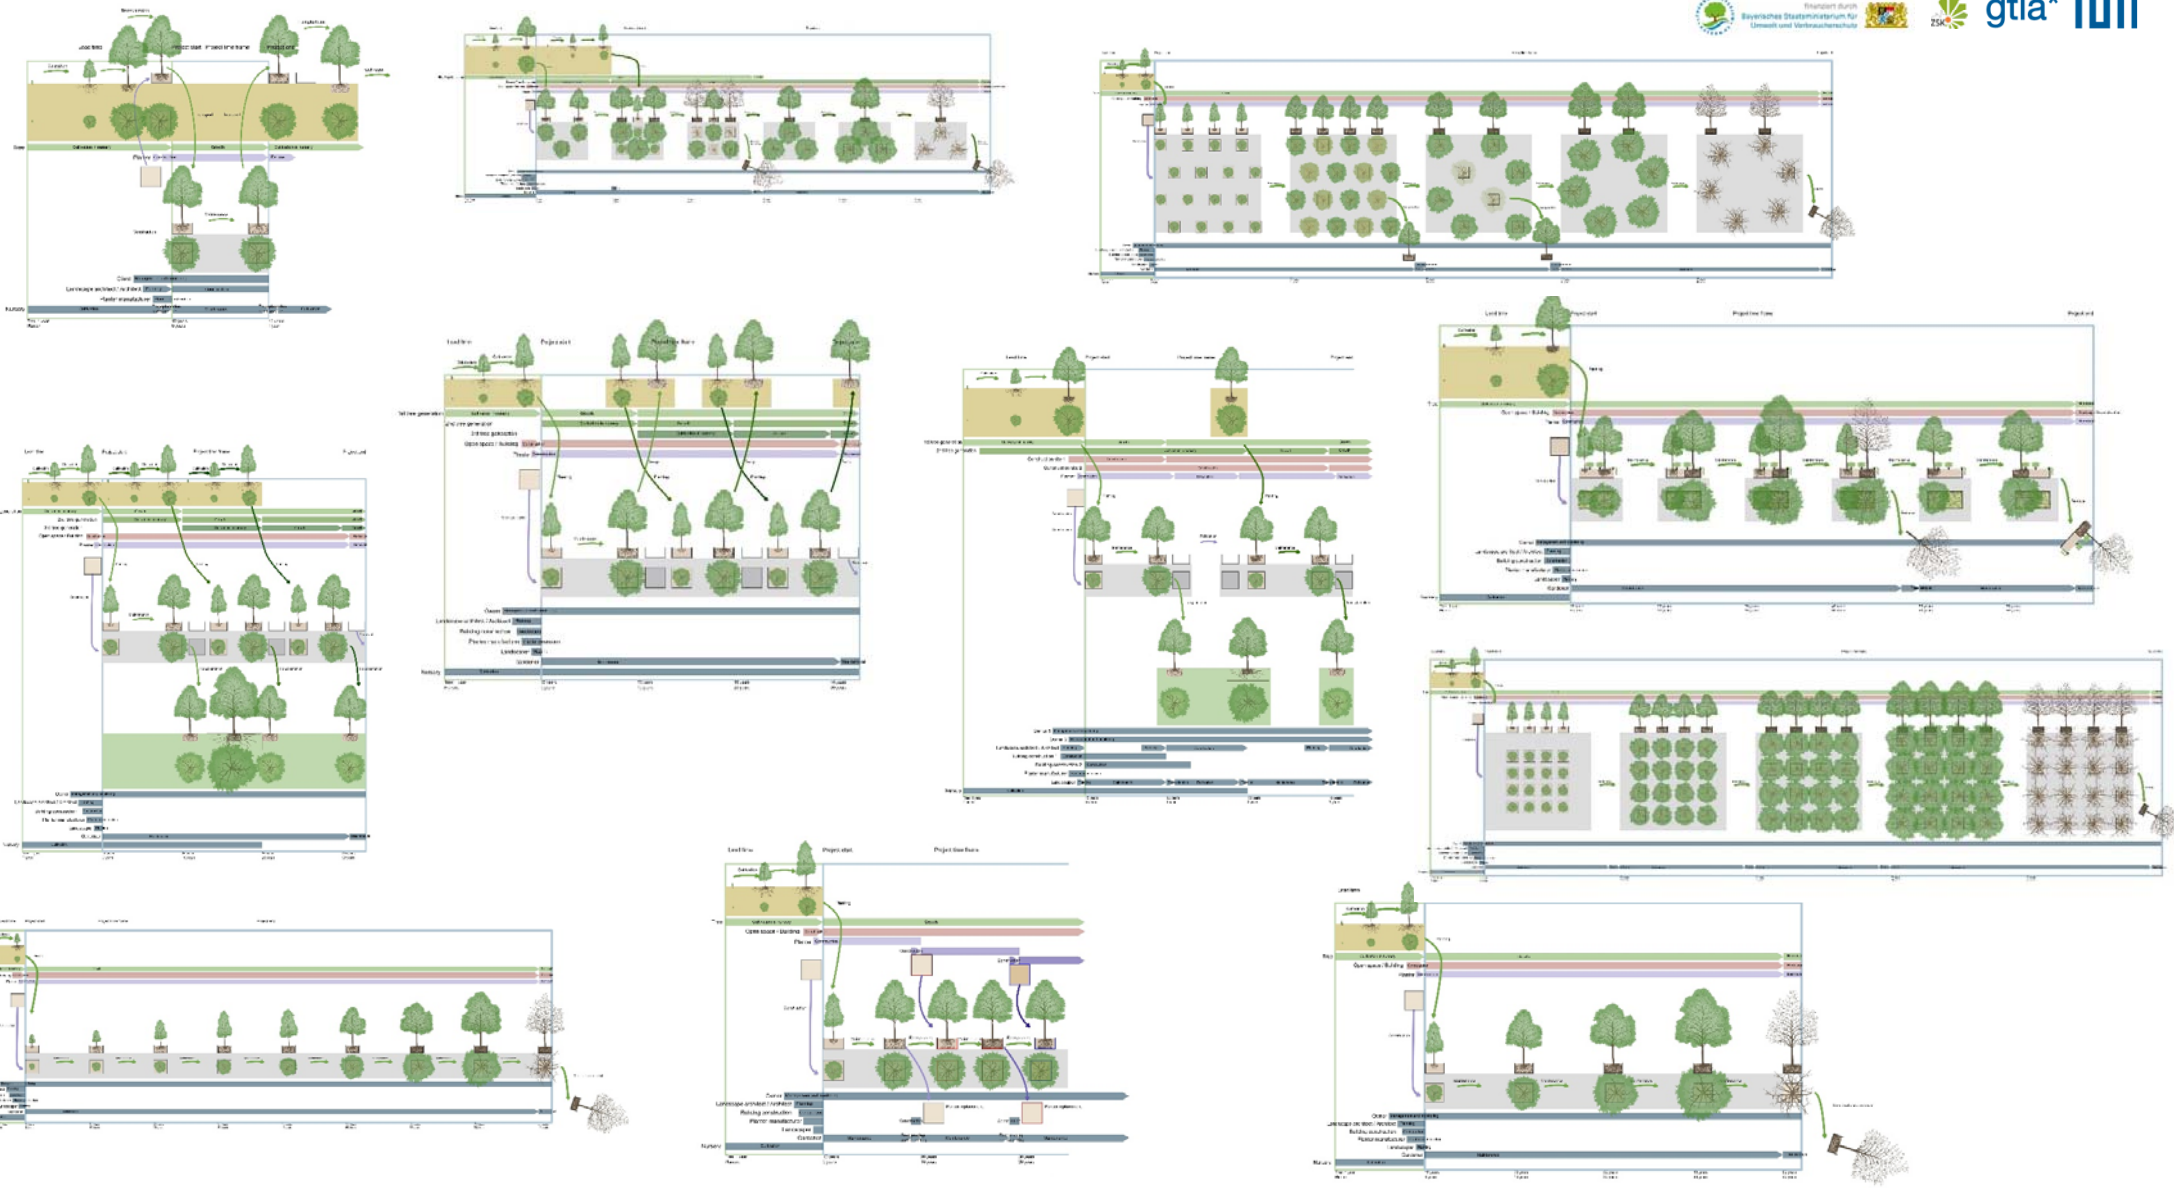

Phase 2
2016 - 2019
Publicly accessible courtyard with street furniture and new round bench and exhibition system.

Atelier Starzak Strebicki 2015

Time diagram to graphically analyse the temporal aspects and their interactions