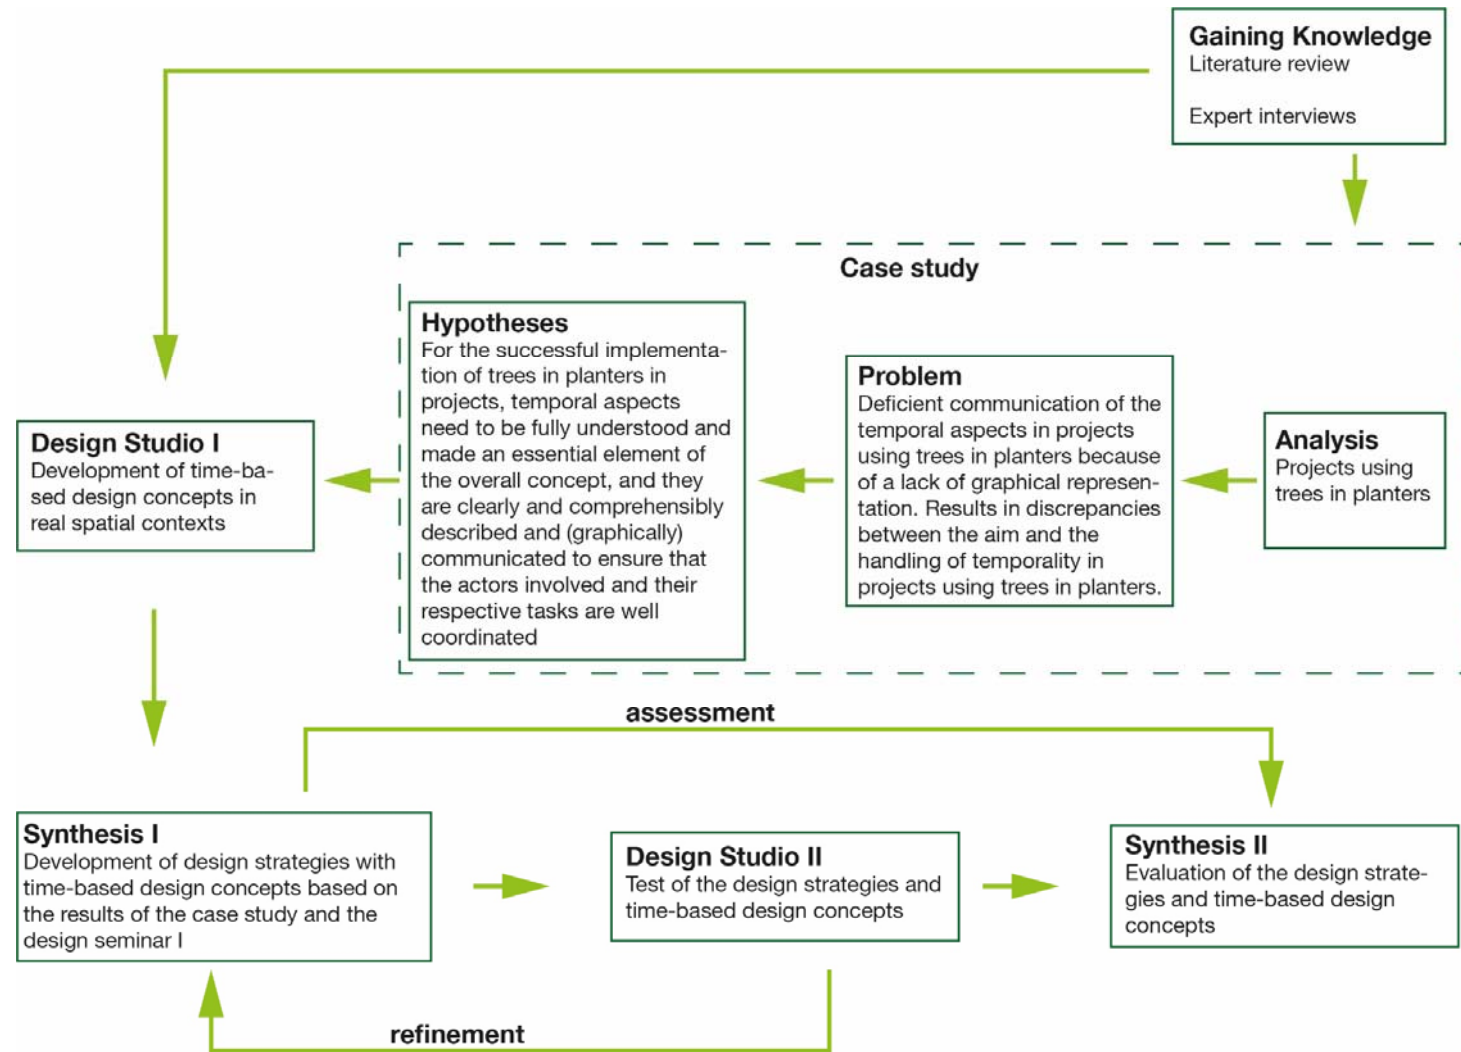

finanziert durch
Bayerisches Staatsministerium für
Umwelt und Verbraucherschutz

gtla* TUM

Trees in Planters

Time-Based Design Concepts

Pierre L'Excellent 2016

George Groutas 2019

Atelier Starzak Strebicki 2019

Phase 2
2016 - 2019
Publicly accessible courtyard with street furniture and new round bench and exhibition system.

Atelier Starzak Strebicki 2015

Time diagram to graphically analyse the temporal aspects and their interactions