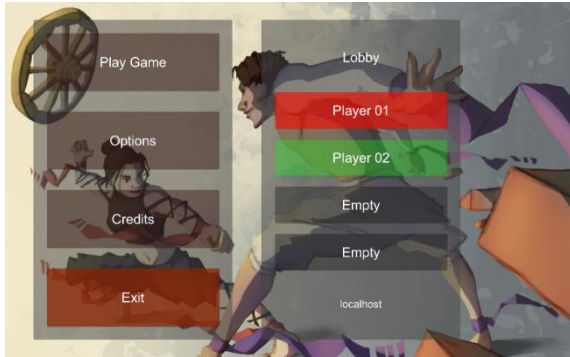

# ARTISTA

Even at Worlds end,  
there is still time for one  
great final show.

# Overall Game Loop

# Minor Additions

- Custom Editor for controllable objects
- Camera clipping
- Ability management
- Experimental climbing mechanic

# Arena

Join the final show!