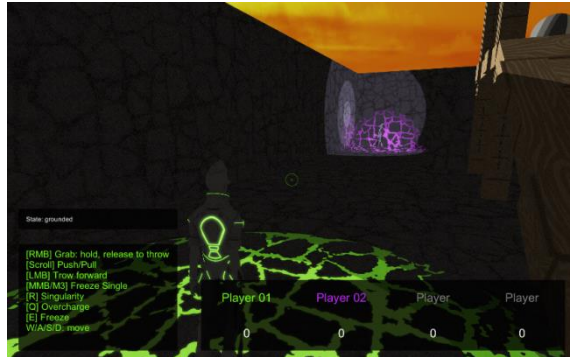

# ARTISTA

Even at Worlds end,  
there is still time for one  
great final show.

# Overall Game Loop

# Minor Additions

- Custom Editor for controllable objects
- Camera clipping
- Ability management
- Experimental climbing mechanic

# Arena

Join the final show!