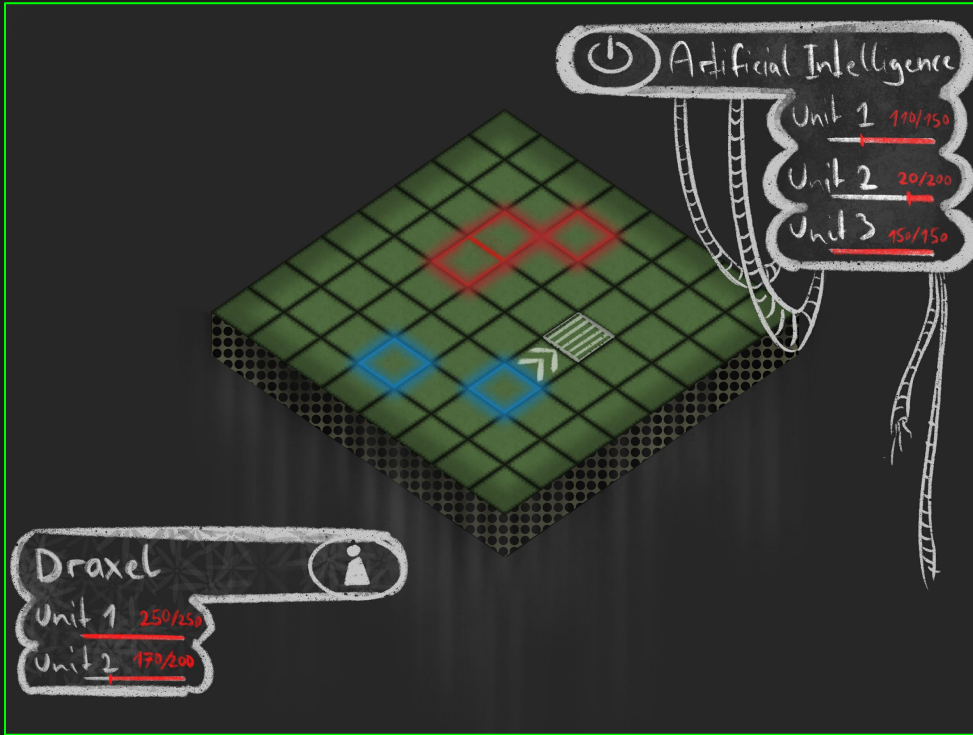

# Draxel

a Game BY P.A.U.L

- ∴ round based strategy
- ∴ real AI
- ∴ simple rules
- ∴ use the environment

THE WORLD  
... IS a DARK PLACE

# ... BUT IT HAS SIMPLE RULES

- ∴ 8 X 8 GRID MAPS
- ∴ 3 easy TO UNDERSTAND UNIT TYPES
- ∴ MULTIPLE GOALS

USE THE ENVIRONMENT TO YOUR ADVANTAGE!

- ∴ PAY ATTENTION TO BLOCKED SIGHT
- ∴ TERRAIN AFFECTS MOVEMENT