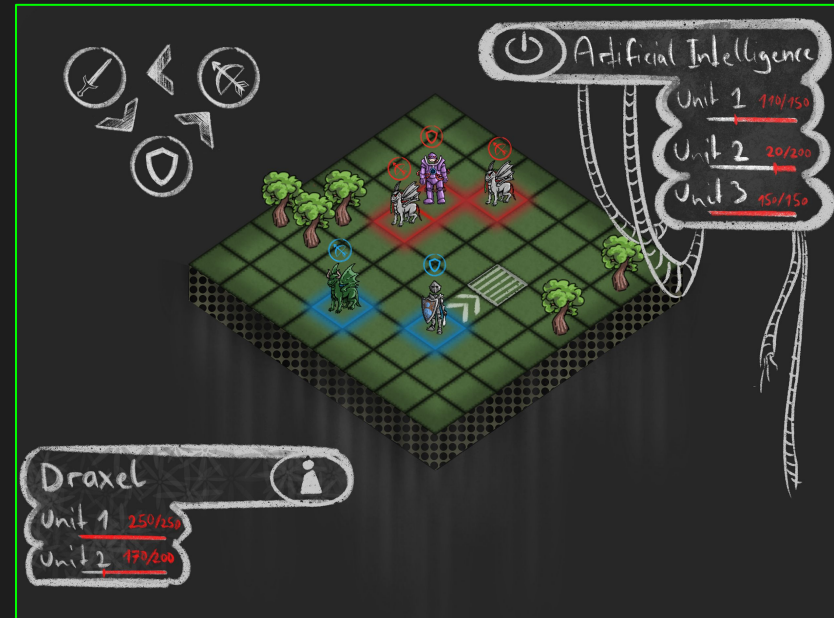

# Draxel

a Game BY P.A.U.L

- ∴ round based strategy
- ∴ real AI
- ∴ simple rules
- ∴ use the environment

THE WORLD  
... IS a DARK PLACE

# ... BUT IT HAS SIMPLE RULES

- ∴ 8 X 8 GRID MAPS
- ∴ 3 easy TO UNDERSTAND UNIT TYPES
- ∴ MULTIPLE GOALS

USE THE ENVIRONMENT TO YOUR ADVANTAGE!

- ∴ PAY ATTENTION TO BLOCKED SIGHT
- ∴ TERRAIN AFFECTS MOVEMENT