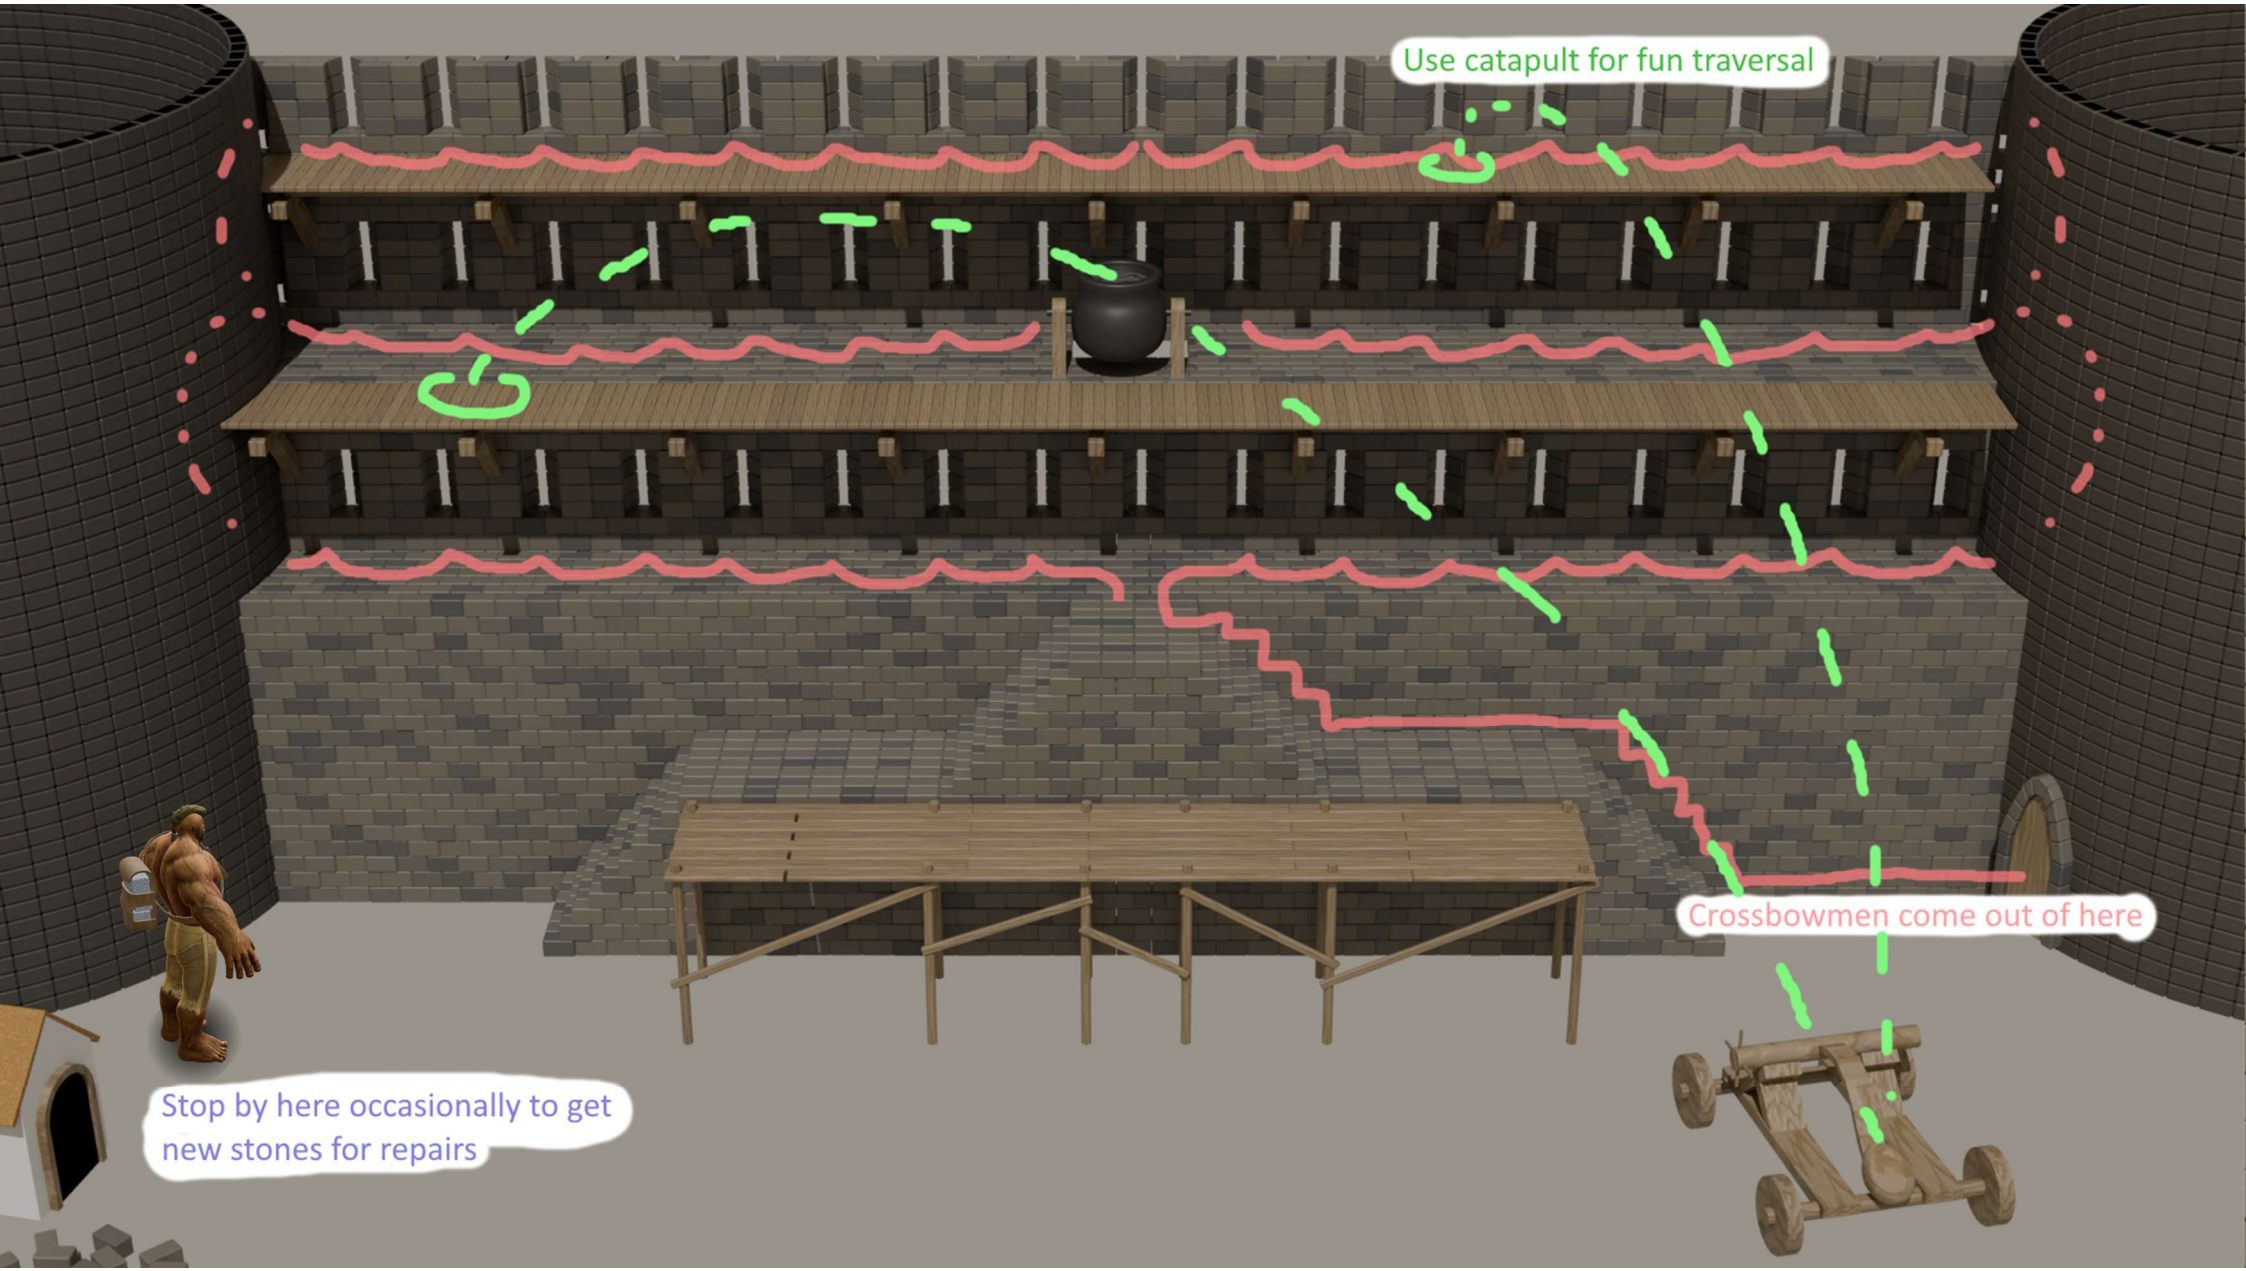

A stone wall with a blue sky background. The wall is made of grey stone blocks with a crenelated top edge. The sky is a solid blue color.

Wall-ther,

don't let the Wall falter!

Your ancestors rely on you!

Defend your Legacy!

Defend the Wall!

The Hook

Wall-ther, the title character, is tasked with rebuilding, repairing and maintaining the Wall in the midst of a siege!

Use catapult for fun traversal

Crossbowmen come out of here

Stop by here occasionally to get new stones for repairs

Gameplay

- **2.5D Platformer**
- **Dynamic Traversal Mechanics**
- **Fast-paced Wall Maintenance**

Gameplay Loop

**Wall-ther, the
buff, gritty builder**