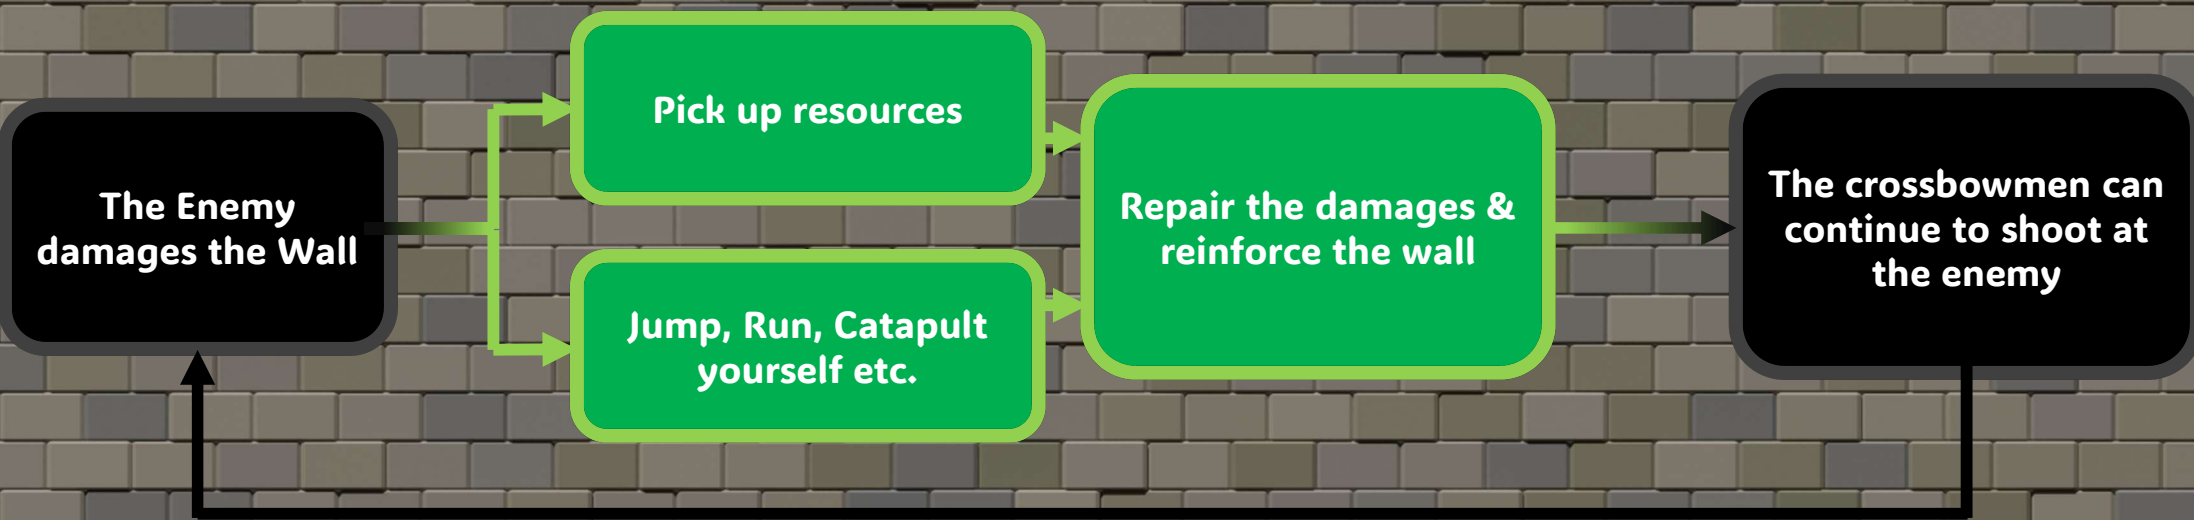

A stone wall with a blue sky background. The wall is made of grey stone blocks with a crenelated top edge. The sky is a solid blue color.

Wall-ther,

don't let the Wall falter!

Your ancestors rely on you!

Defend your Legacy!

Defend the Wall!

The Hook

Wall-ther, the title character, is tasked with rebuilding, repairing and maintaining the Wall in the midst of a siege!

Use catapult for fun traversal

Crossbowmen come out of here

Stop by here occasionally to get new stones for repairs

Gameplay

- **2.5D Platformer**
- **Dynamic Traversal Mechanics**
- **Fast-paced Wall Maintenance**

Gameplay Loop

**Wall-ther, the
buff, gritty builder**