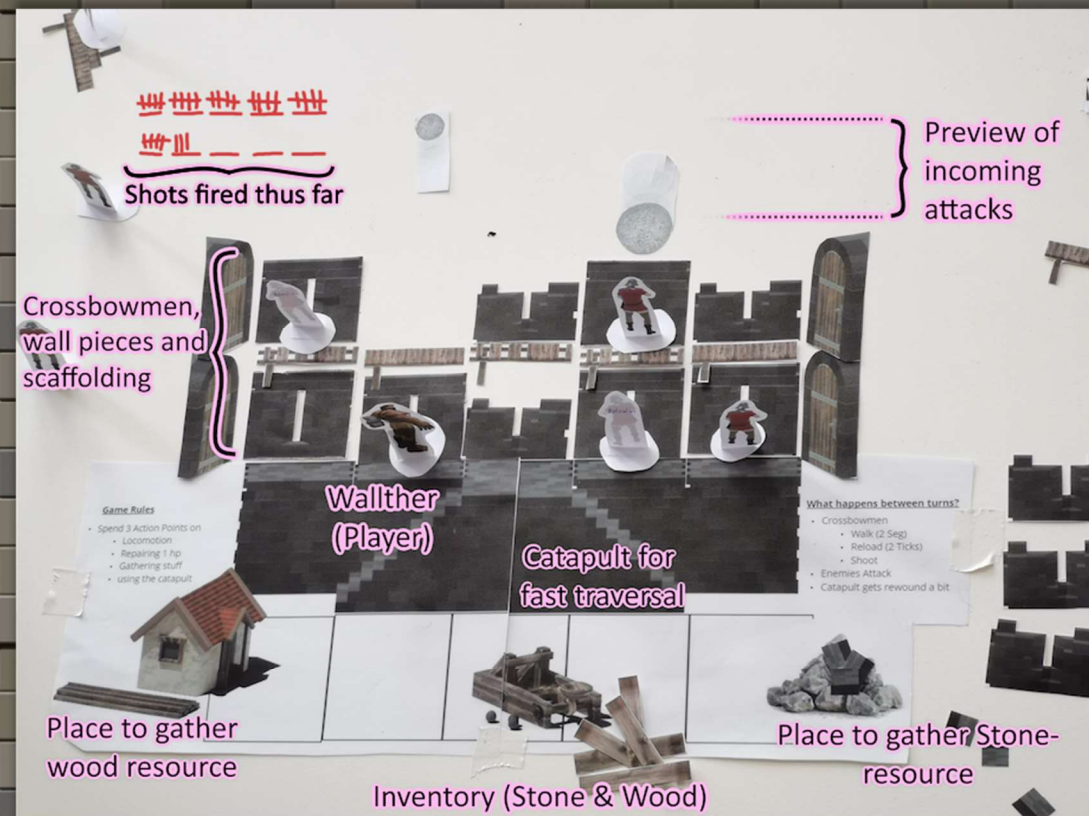

The background of the image is a grey stone wall with a blue sky above it. The wall has a crenelated top edge. The text is overlaid on the wall.

Wallther,

don't let the Wall falter!

Your ancestors rely on you!

Wallther

Fast-Paced Arcade

Backstory

The Bad

Repetitive

No Clear Goal

What's happening?

The Paper Prototype