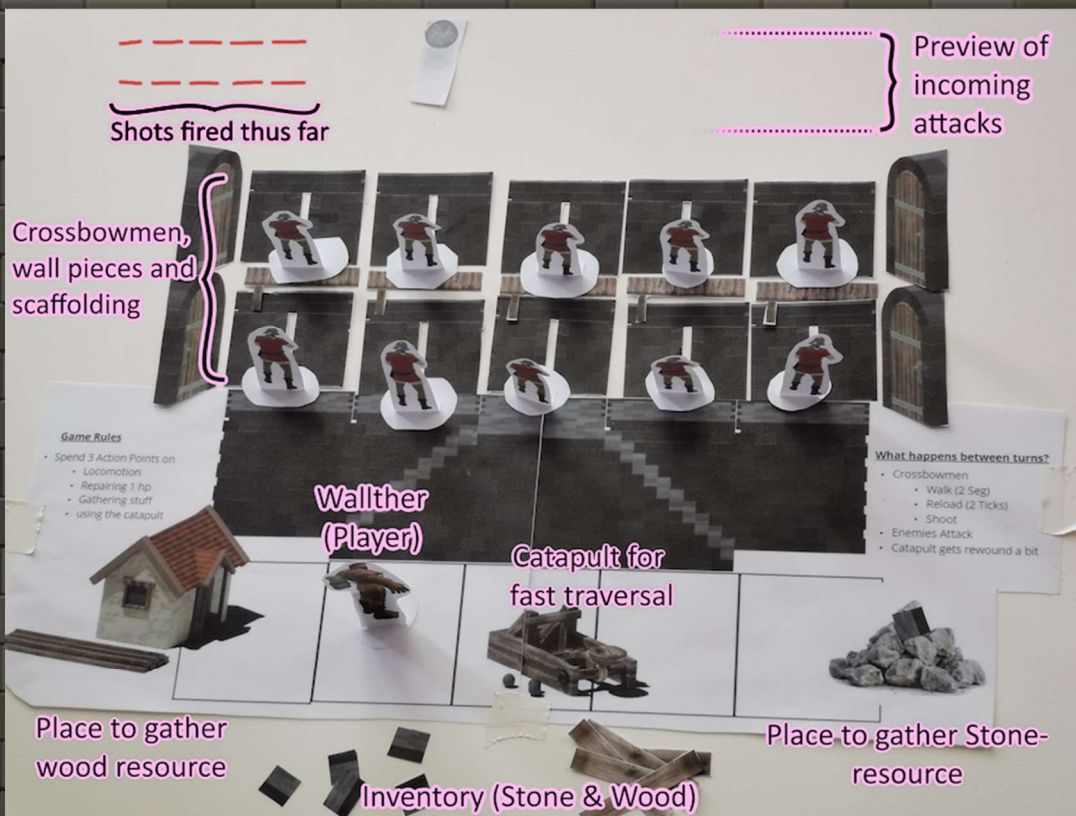

The background of the image is a grey stone wall with a blue sky above it. The wall has a crenelated top edge. The text is overlaid on the wall.

Wallther,

don't let the Wall falter!

Your ancestors rely on you!

Wallther

Fast-Paced Arcade

Backstory

The Bad

Repetitive

No Clear Goal

What's happening?

The Paper Prototype