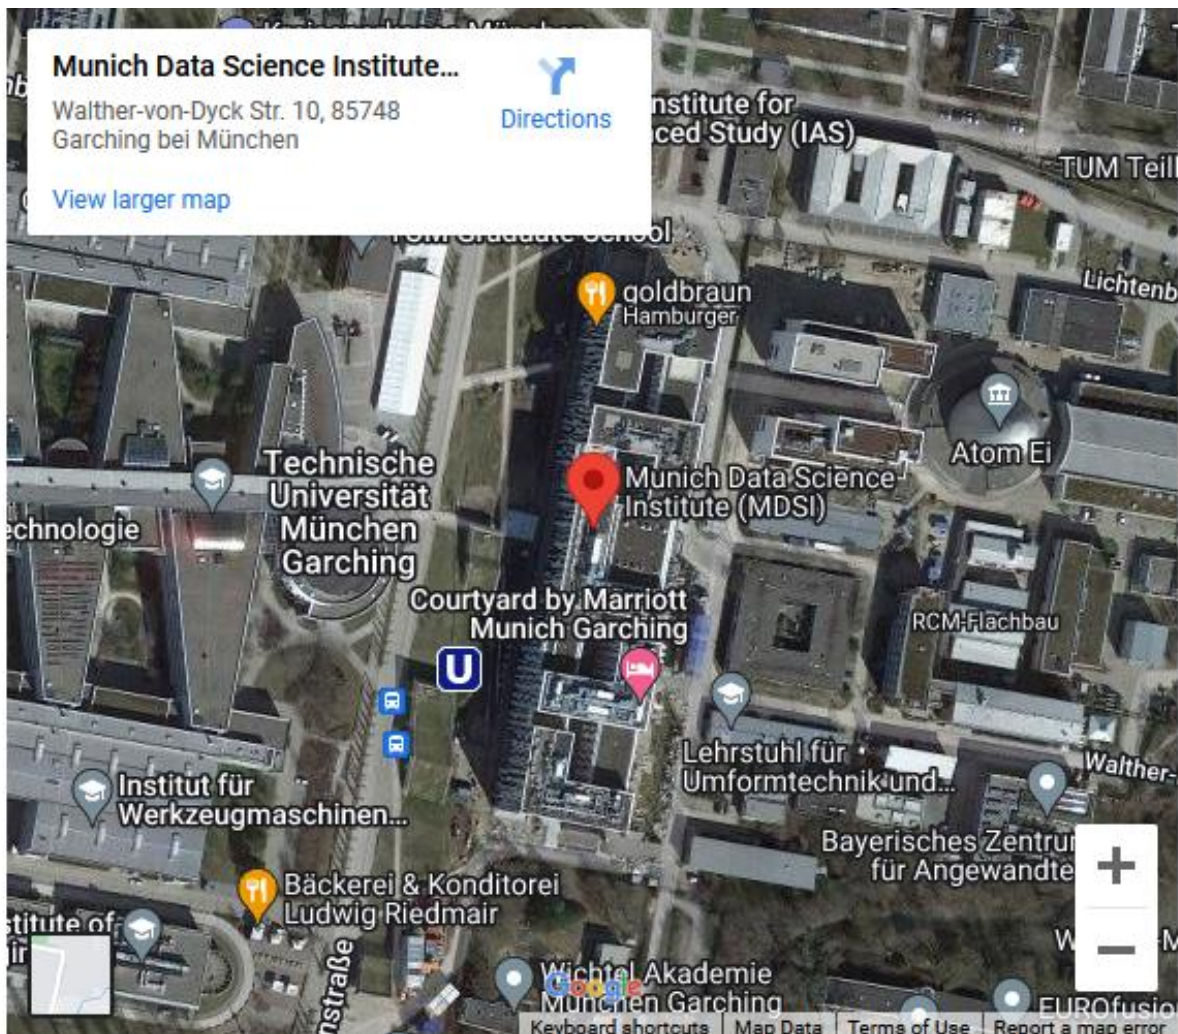

MDSI

Address: Walther-von-Dyck-Str. 10, 85748 Garching, Germany,
GALILEO Garching,
TUM Gebäude 05.8120.017,
Eingang 8,
5. Stock.

How to find us:

From the subway, exit in the direction of travel and take a sharp right. Head toward the **Science Congress Center** sign and look for the pictured entrance to No. 10.