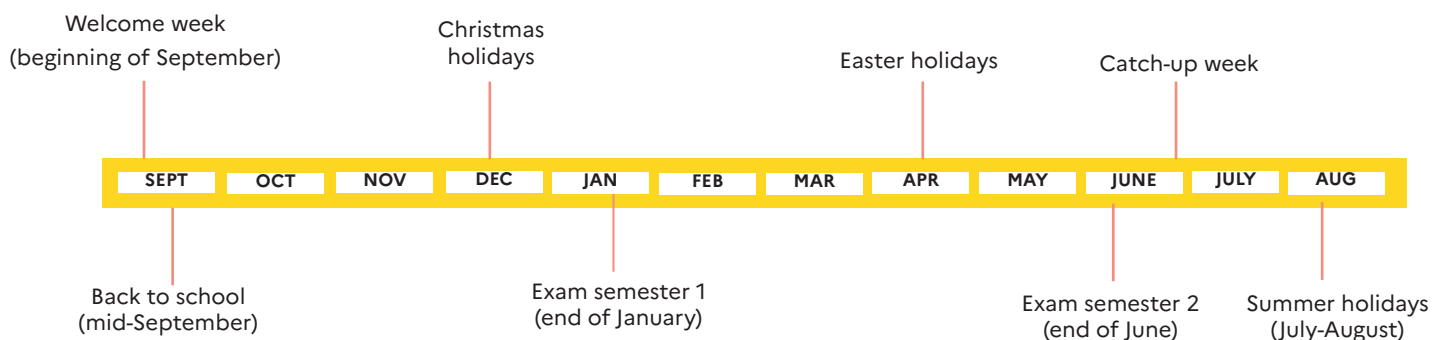

Exchange duration	1 semester (fall or spring) or 1 academic year
Nomination deadlines	Autumn semester : 15 May Spring semester : 15 november
Required documents	1) Application Form 2) Learning Agreement 3) Transcript of records 4) Copy of ID / passport 5) Portfolio (pdf of 20 mo maxima) with CV and motivation letter 6) Certificate of french language B1
Module selection	Students can choose courses from different study programs (both BSc and MSc).
Semester dates	Fall semester : September-January Spring semester : February - June

CALENDER DATES